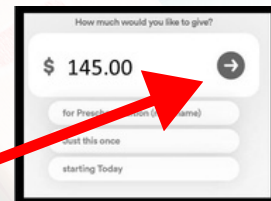

## PAYMENT PROCESS:

- ✓ Select PAY TUITION
- ✓ Enter the amount to pay then click on the arrow.
- ✓ Select either Credit Card or Bank Account
- ✓ Select the option Add a note and type in your child's name.
- ✓ When prompted type in your first and last name, and then your email address
- ✓ At the bottom of the screen it will indicate the amount that will be charged. If that amount is correct, select Give Now.