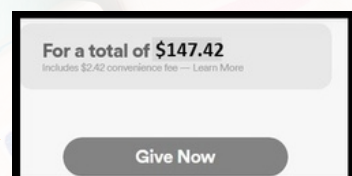

## PAYMENT PROCESS:

- ✓ Select PAY TUITION
- ✓ Enter the amount to pay then click on the arrow.
- ✓ Select either Credit Card or Bank Account
- ✓ Select the option Add a note and type in your child's name.
- ✓ When prompted type in your first and last name, and then your email address
- ✓ At the bottom of the screen it will indicate the amount that will be charged. If that amount is correct, select Give Now.