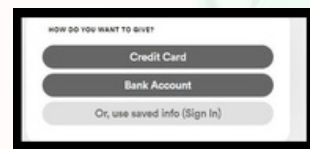

## PAYMENT PROCESS:

- ✓ Select PAY TUITION
- ✓ Enter the amount to pay then click on the arrow.
- ✓ Select either Credit Card or Bank Account
- ✓ Select the option Add a note and type in your child's name.
- ✓ When prompted type in your first and last name, and then your email address
- ✓ At the bottom of the screen it will indicate the amount that will be charged. If that amount is correct, select Give Now.